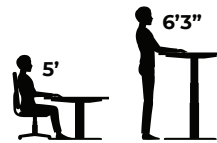

In addition, our **UPLIFT V2-Commercial Frame** also meets the ANSI/BIFMA G1-2013 HEIGHT standard (its minimum height is 3" lower)