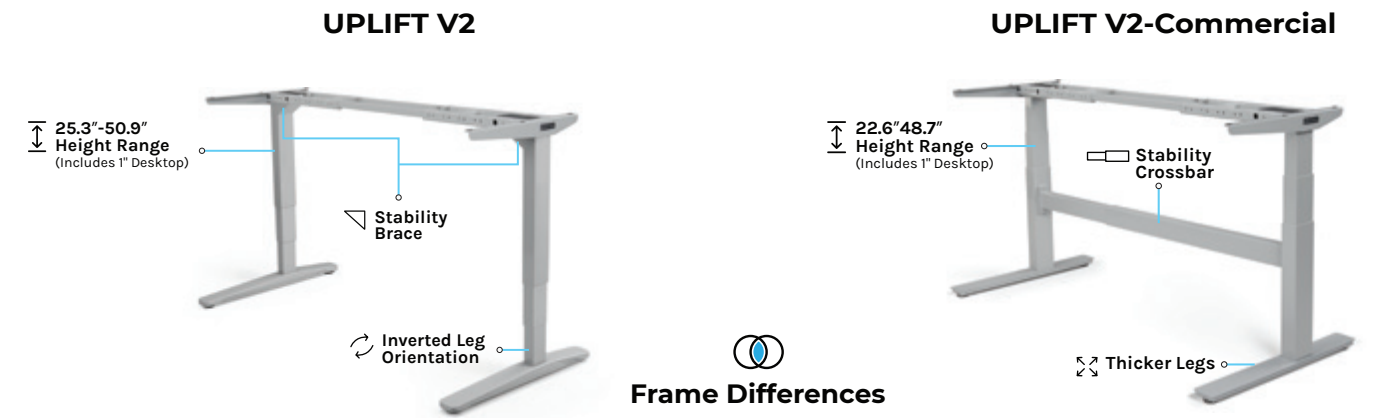

Frame Differences

Height Range	25.3"-50.9" Height Range This range includes a 1" desktop. The total travel distance is 25.6"	22.6"-48.7" Height Range This range includes a 1" desktop, meeting the ANSI/BIFMA height requirement. Total travel distance is 26.1"
Stability Design	Stability Brace Steel reinforcements are tucked under the desktop and eliminate side-to-side wobble. Stability braces remove the need for a lower crossbar, leave more room for accessories, and create a clean, streamlined look	Stability Crossbar We included a stability crossbar to support this lower-height-range frame, which lets you work at higher heights without your desk wobbling
Leg Design	Inverted Leg Orientation Inverted leg orientation allows us to weld stability braces to both sides. This gives your desk optimal stability without the need for a stability crossbar	Thicker Legs These legs have a 35% larger cross-sectional area to improve stability (90 mm x 60 mm vs 80 mm x 50 mm)

BIFMA ANSI/BIFMA Standards Met   **BIFMA X5.5-2021 Durability Standard**   **ANSI/BIFMA G1-2013 Height Standard** AND **BIFMA X5.5-2021 Durability Standard**

BOTH of our frames meet and exceed BIFMA X5.5-2021 ratings for **Stability, Strength, Durability**

In addition, our **UPLIFT V2-Commercial Frame** also meets the ANSI/BIFMA G1-2013 HEIGHT standard (its minimum height is 3" lower)