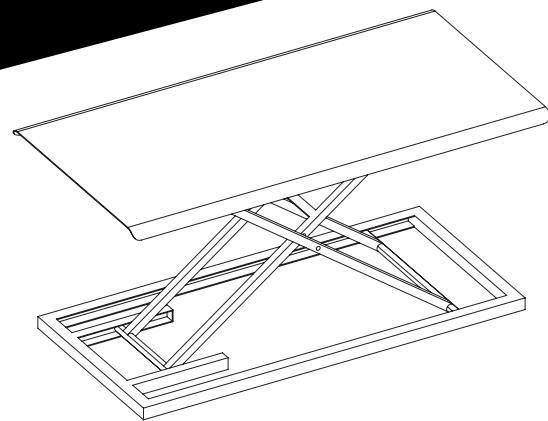

Color

Black
Gray
White
Industrial

SKU

STR003-BLK
STR003-GRY
STR003-WHT
STR003-IND

STANDING DESK CONVERTERS

UDA121-WHT

E3 Compact Stand Up Desk Converter, White

Color	Width	Depth	SKU
White	26.8"	13.4"	UDA121-WHT