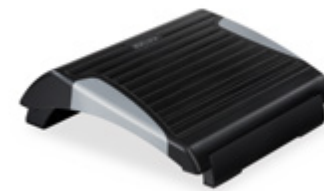

E3 Adjustable Footrest

ACC019