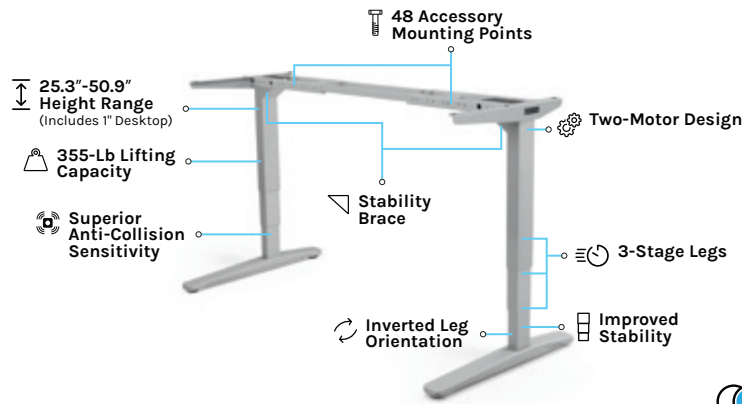

72" X 30" WALNUT GREENGUARD LAMINATE STANDING DESK

STANDING DESKS

60" X 30" BLACK GREENGUARD LAMINATE STANDING DESK

UPLIFT V2

Introducing the most advanced height adjustable standing frame: the UPLIFT V2 Standing Desk Frame. We've taken our most popular desk frame and increased its safety, improved its stability, and added multiple features.

UPLIFT V2-Commercial

We created the UPLIFT V2-Commercial Standing Desk Frame to provide a seated and standing height range that's ergonomically suitable for 95% of office workers. This frame (with a 1" thick desktop) meets the ANSI/BIFMA G1-2013 height standard required by many of the world's largest companies, which accommodates users from 5' tall seated to 6'3" tall standing.

Frame Similarities

<p>355-lb Lifting Capacity Power to handle the heaviest of setups with capacity to spare</p>	<p>41.3"-72.2" Width Adjustment Frame expands to fit our 42"-80" desktop sizes</p>	<p>3-Stage Legs 33% faster & 33% greater height range than 2-Stage legs</p>	<p>Two-Motor Design Stronger, faster, more reliable, & quieter</p>
<p>Improved Stability Increased stability with tighter tolerance between telescoping leg stages</p>	<p>48 Mounting Points Patent Pending: Connect accessories directly to your desk frame</p>	<p>Superior Anti-Collision Sensitivity Detects light resistance & stops motion to prevent injury or damage</p>	<p>Award Winning Quality Designed for commercial-level use and constructed from highly durable materials</p>
<p>Includes Under-Desk Wire Management Keeps your cords tidy & matches your frame color</p>	<p>Four Frame Colors Black, white, gray, & industrial style</p>	<p>Energy Efficient One desk uses less than \$1 of energy per year</p>	<p>Whisper-Quiet Operation Quiet 50-dB operation avoids disruption</p>