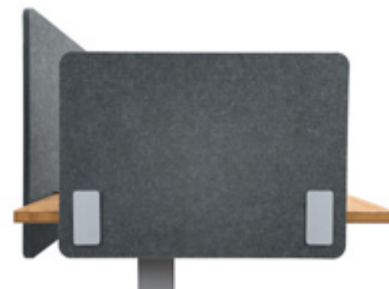

Side Acoustic Panels