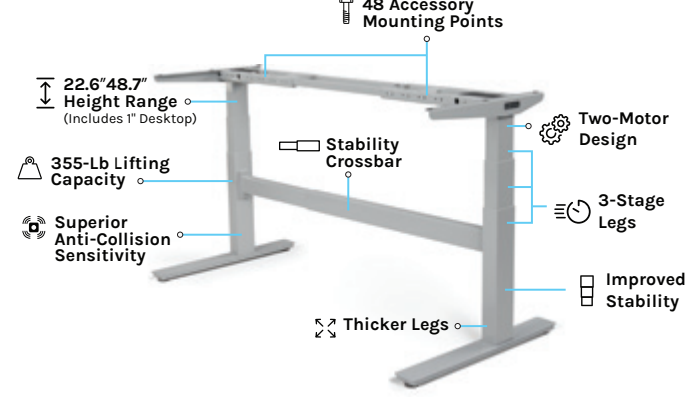

72" X 30" WALNUT GREENGUARD LAMINATE STANDING DESK

STANDING DESKS

60" X 30" BLACK GREENGUARD LAMINATE STANDING DESK

UPLIFT V2

Introducing the most advanced height adjustable standing frame: the UPLIFT V2 Standing Desk Frame. We've taken our most popular desk frame and increased its safety, improved its stability, and added multiple features.

UPLIFT V2-Commercial

We created the UPLIFT V2-Commercial Standing Desk Frame to provide a seated and standing height range that's ergonomically suitable for 95% of office workers. This frame (with a 1" thick desktop) meets the ANSI/BIFMA G1-2013 height standard required by many of the world's largest companies, which accommodates users from 5' tall seated to 6'3" tall standing.

Frame Similarities

<p>355-lb Lifting Capacity Power to handle the heaviest of setups with capacity to spare</p>	<p>41.3"-72.2" Width Adjustment Frame expands to fit our 42"-80" desktop sizes</p>	<p>3-Stage Legs 33% faster & 33% greater height range than 2-Stage legs</p>	<p>Two-Motor Design Stronger, faster, more reliable, & quieter</p>
<p>Improved Stability Increased stability with tighter tolerance between telescoping leg stages</p>	<p>48 Mounting Points Patent Pending: Connect accessories directly to your desk frame</p>	<p>Superior Anti-Collision Sensitivity Detects light resistance & stops motion to prevent injury or damage</p>	<p>Award Winning Quality Designed for commercial-level use and constructed from highly durable materials</p>
<p>Includes Under-Desk Wire Management Keeps your cords tidy & matches your frame color</p>	<p>Four Frame Colors Black, white, gray, & industrial style</p>	<p>Energy Efficient One desk uses less than \$1 of energy per year</p>	<p>Whisper-Quiet Operation Quiet 50-dB operation avoids disruption</p>